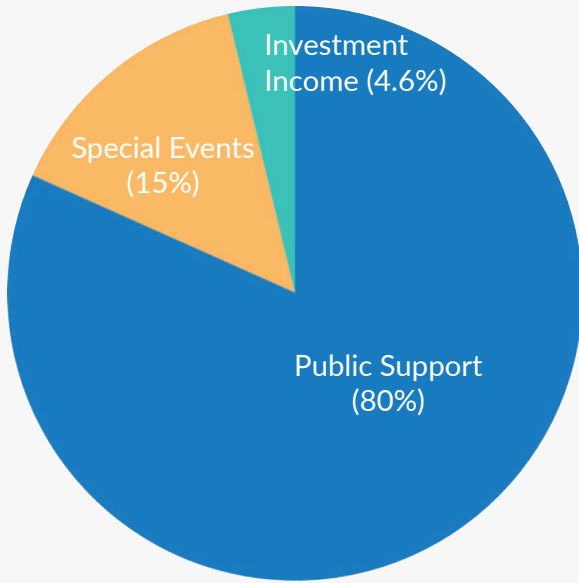

8,871
total volunteer
hours

406

active volunteers
in FY 2025

140
new volunteers

volunteer longevity

207

more than..
5 years

84

10 years

34

15 years

67
bilingual wish
granters

Financial Summary

YEAR ENDED AUGUST 31, 2025

REVENUE & OTHER SUPPORT

Public Support	4,450,262
Special Events	839,486
Investment Income	258,618
Other Income	20,325
Total	\$5,568,691