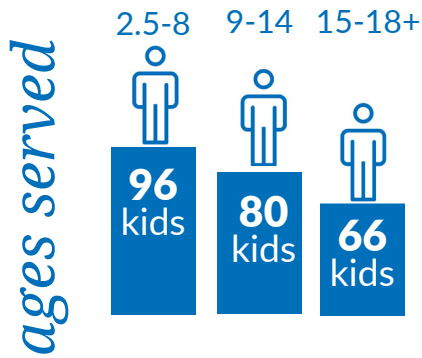

242

TOTAL
WISHES
GRANTED
IN FY 2025