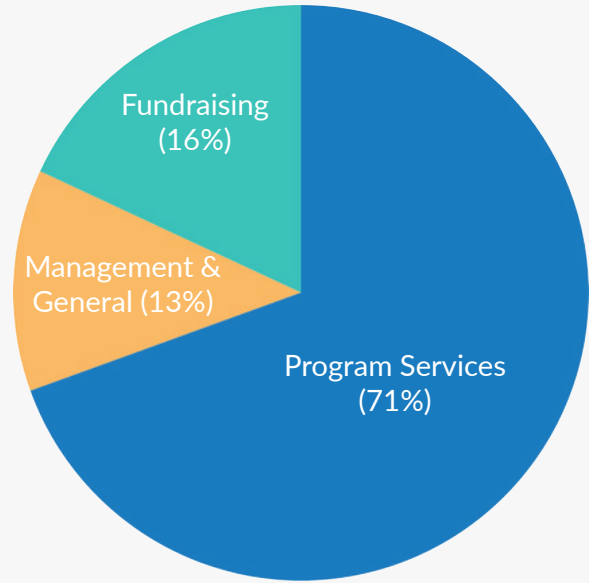

Financial Summary

YEAR ENDED AUGUST 31, 2025

REVENUE & OTHER SUPPORT

Public Support	4,450,262
Special Events	839,486
Investment Income	258,618
Other Income	20,325
Total	$5,568,691

EXPENSES

Program Services	3,985,939
Fundraising	881,435
Management & General	707,572
Total	$5,574,946