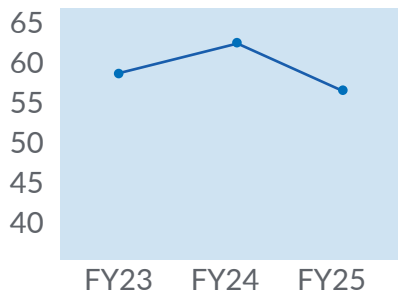

* John Dawson Foundation (2025). Incidence & Prevalence Projections Study. Make-A-Wish Foundation.

242

TOTAL
WISHES
GRANTED
IN FY 2025

counties served

“Experiencing Cameron’s journey has shifted our perspective on what really matters in life, and how we want to prioritize our time and effort. As we’re often reminded, each day with Cameron is a gift.” - Robert, Cameron’s dad