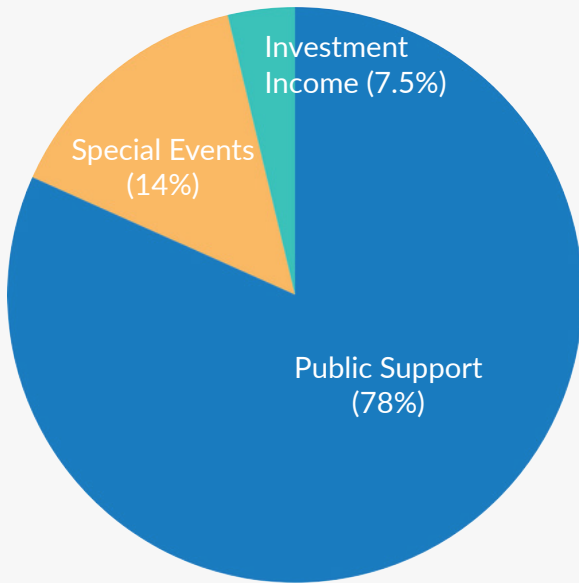

Financial Summary

YEAR ENDED AUGUST 31, 2024

REVENUE & OTHER SUPPORT

Public Support	4,502,036
Special Events	826,377
Investment Income	436,494
Other Income	12,450
Total	$5,777,357

EXPENSES

Program Services	3,873,351
Fundraising	800,704
Management & General	958,366
Total	$5,632,421