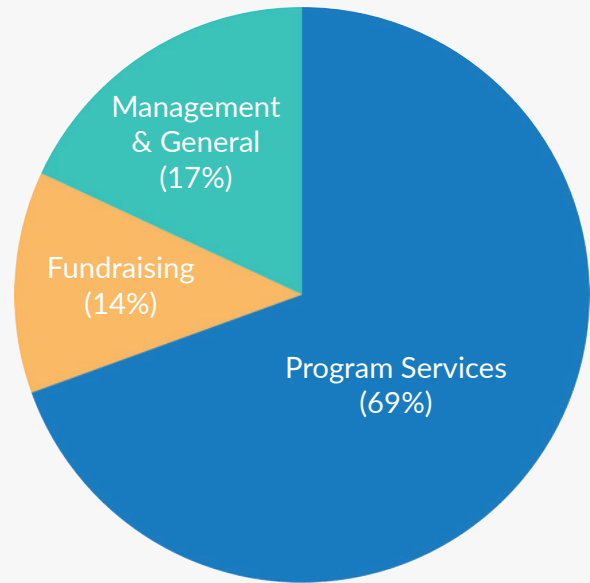

Financial Summary

YEAR ENDED AUGUST 31, 2024

REVENUE & OTHER SUPPORT

Public Support	4,502,036
Special Events	826,377
Investment Income	436,494
Other Income	12,450
Total	$5,777,357

EXPENSES

Program Services	3,873,351
Fundraising	800,704
Management & General	958,366
Total	$5,632,421