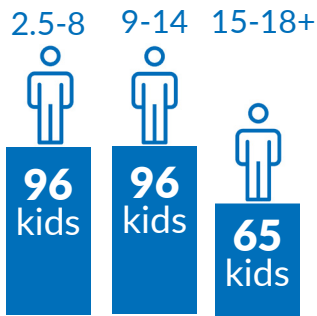

257

TOTAL
WISHES
GRANTED
IN 2024

ages served